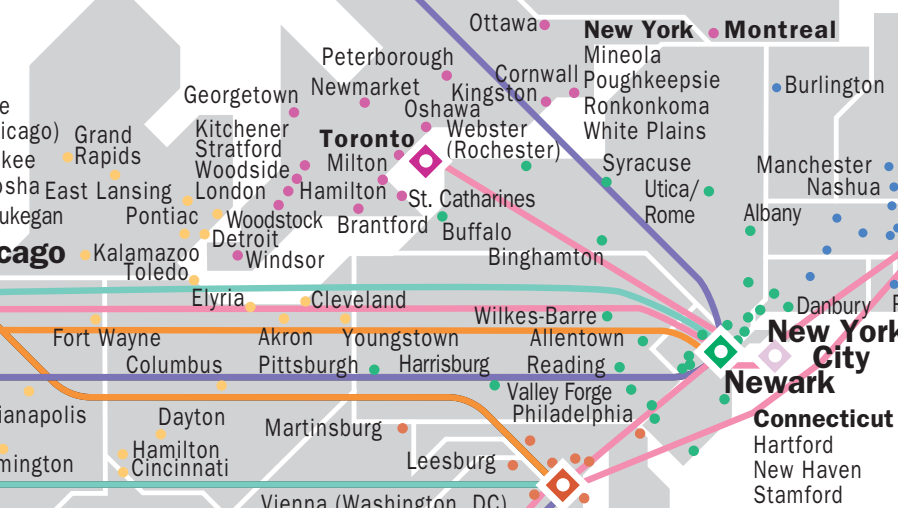

Chicago connects to Ameritech NAP
ATM-DS3
45 Mbps

Nova Scotia
Halifax