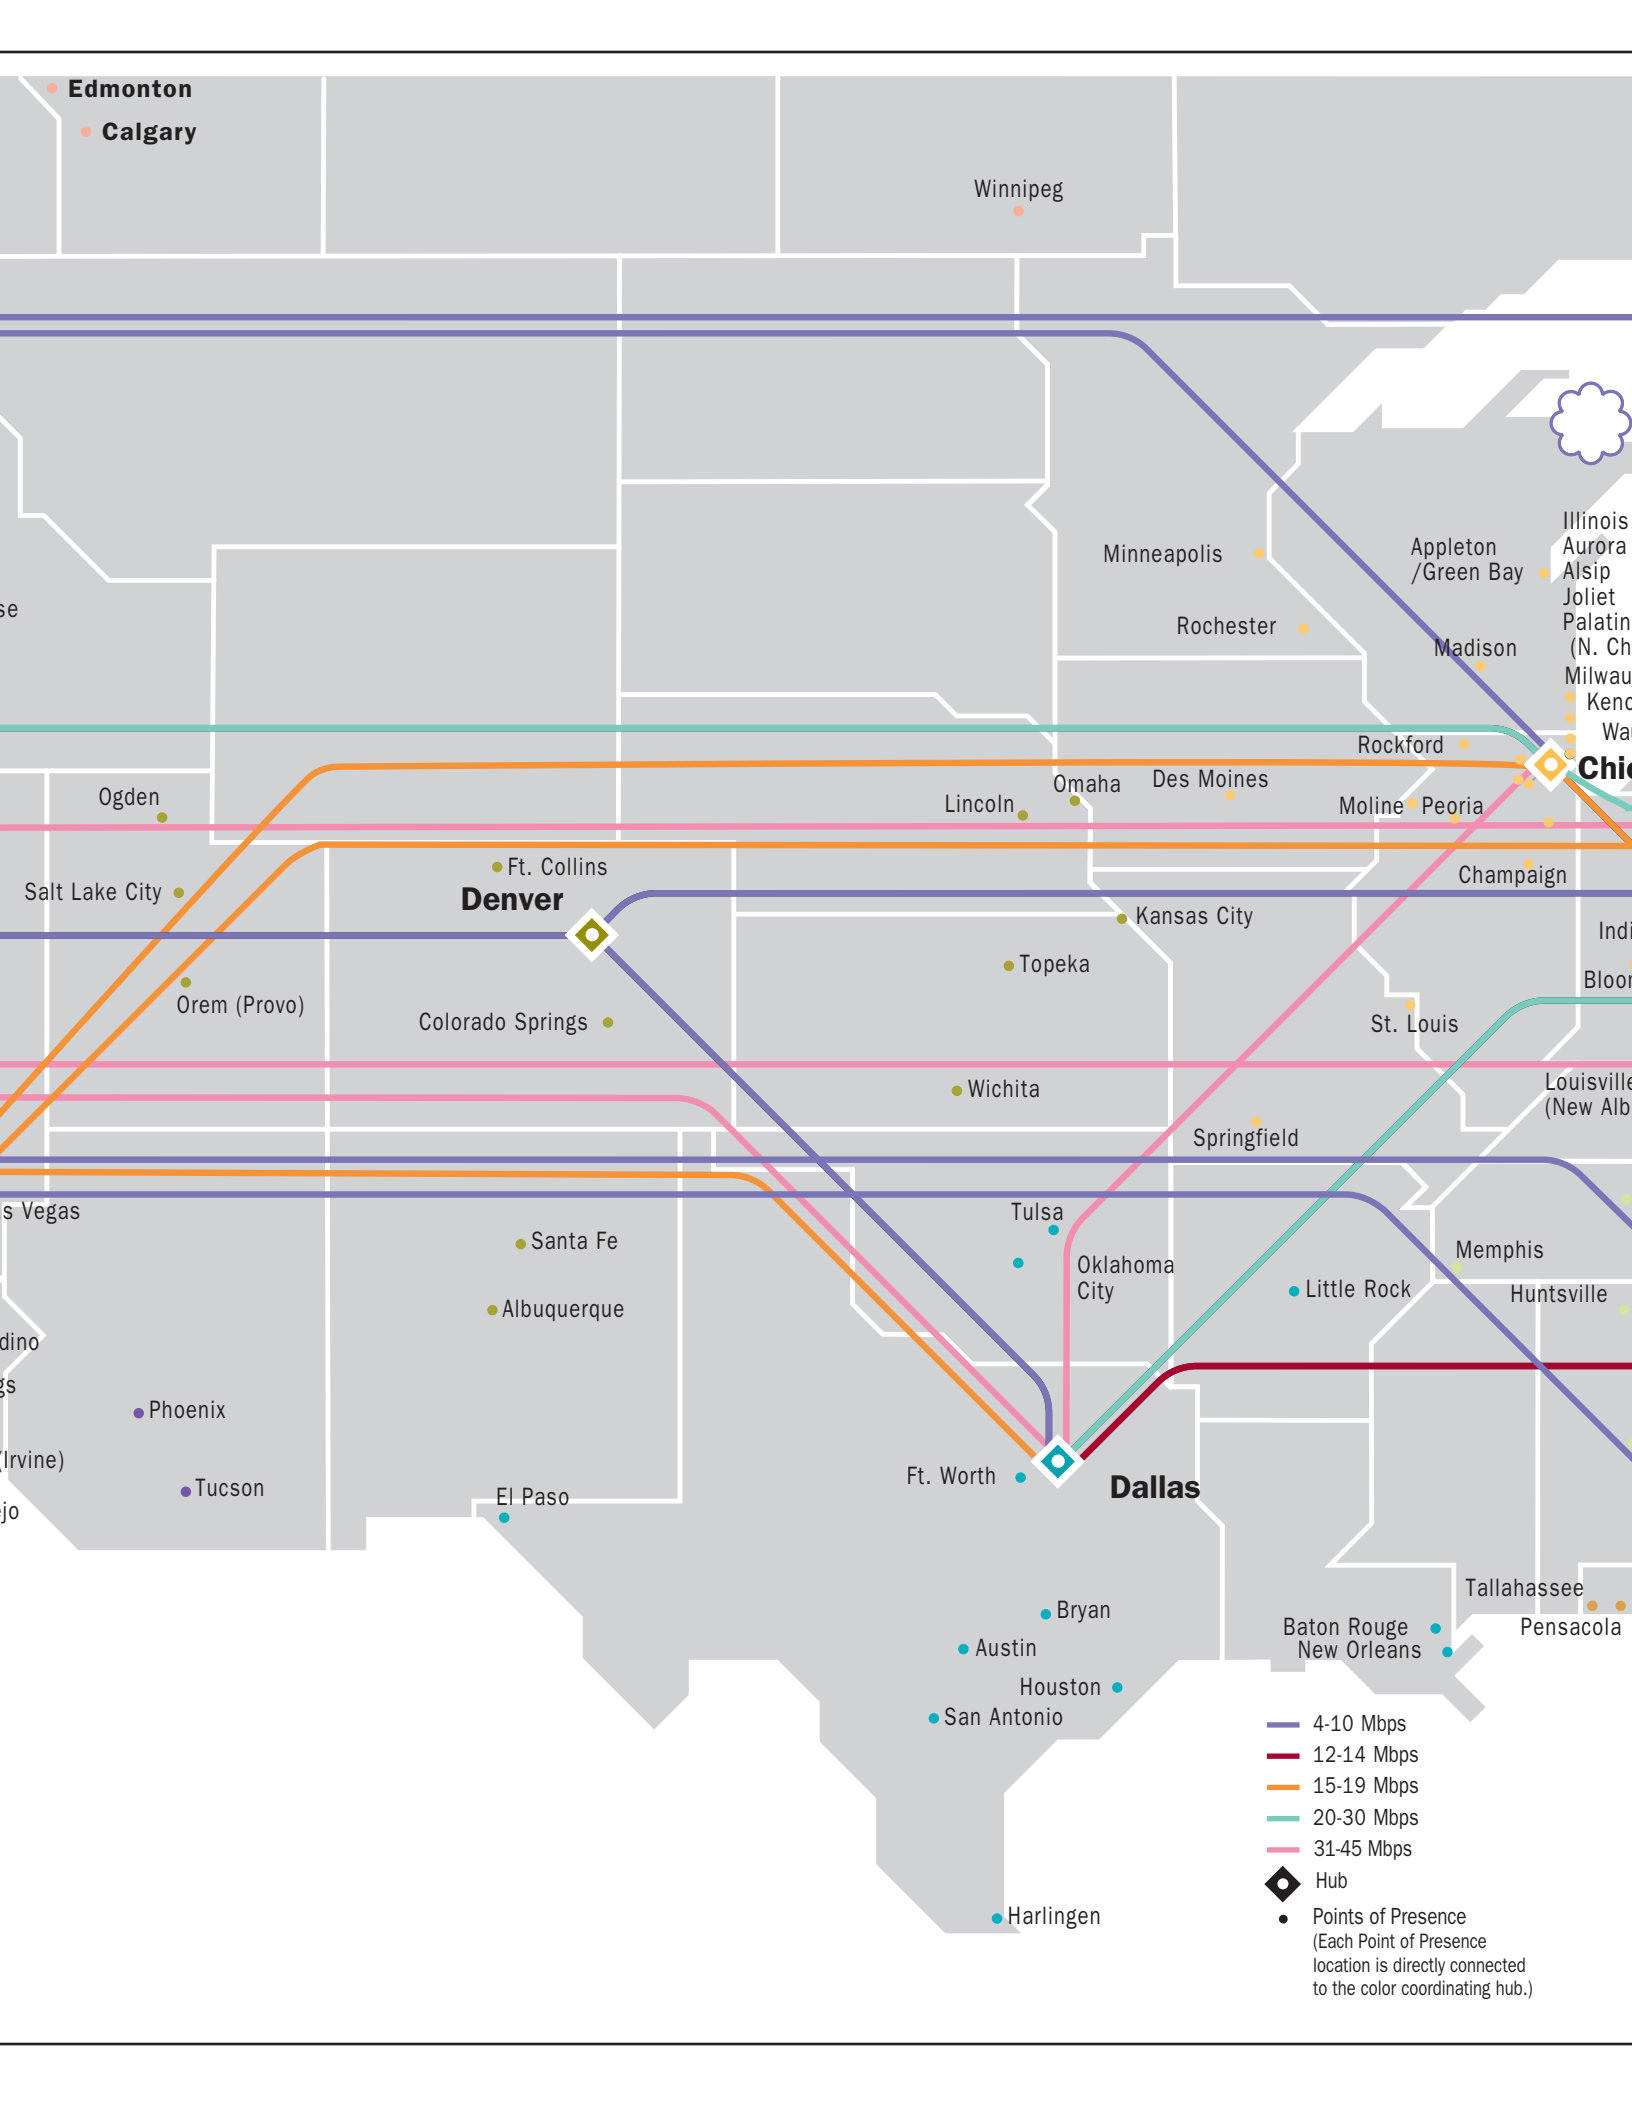

Netcom™

We put the Net to work for you.

Netcom Points of Presence

Bay Area detail

Edmonton
Calgary

Winnipeg

Minneapolis

Rochester

Madison

Rockford

Lincoln

Omaha

Des Moines

Moline

Peoria

Champaign

Ogden

Salt Lake City

Orem (Provo)

Ft. Collins
Denver

Colorado Springs

Topeka

Kansas City

Wichita

Little Rock

Memphis

Huntsville

Phoenix

Tucson

El Paso

Ft. Worth

Dallas