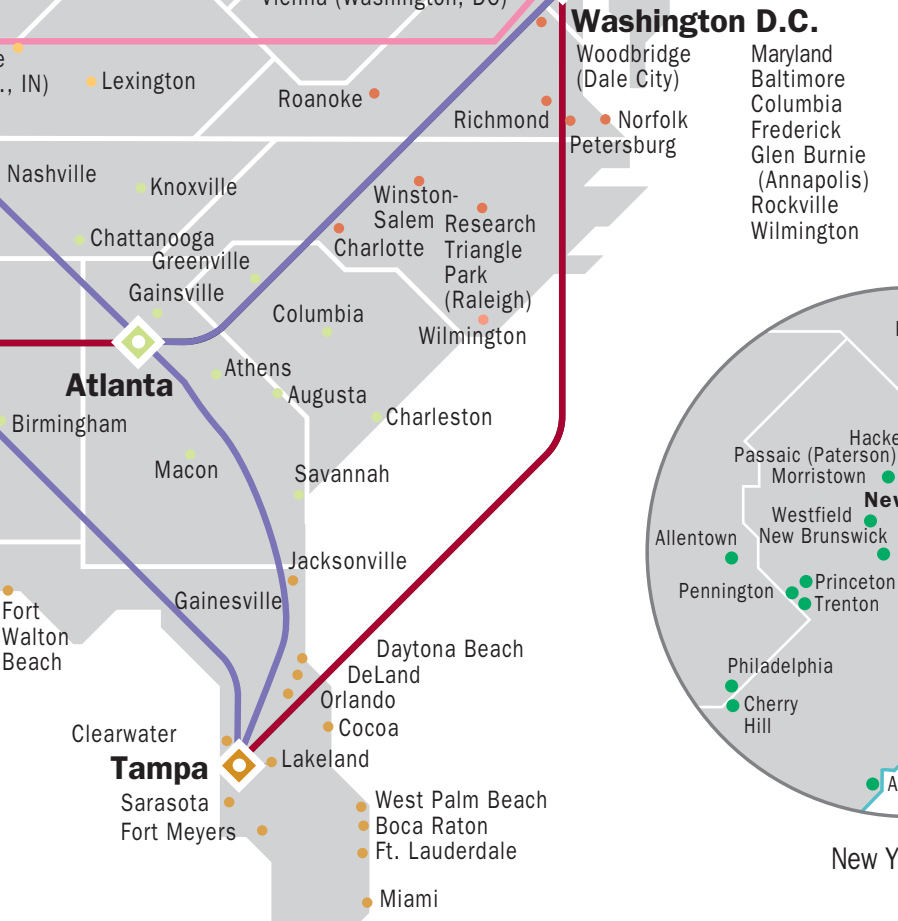

Madison

Rockford

Lincoln

Omaha

Des Moines

Moline

Peoria

Champaign

Little Rock

Memphis

Huntsville

Phoenix

Tucson

El Paso

Ft. Worth

Dallas

Bryan

Austin

Houston

San Antonio

Harlingen

Baton Rouge
New Orleans

Tallahassee

Pensacola

Nova Scotia
Halifax

Massachusetts
Amherst
Lowell
Springfield
Wellesley
Worcester

United Kingdom — NETCOM UK

Newark connects to Sprint NAP
FDDI-100 Mbps

Washington D.C. connects to MAE-EAST NAP
FDDI-100 Mbps